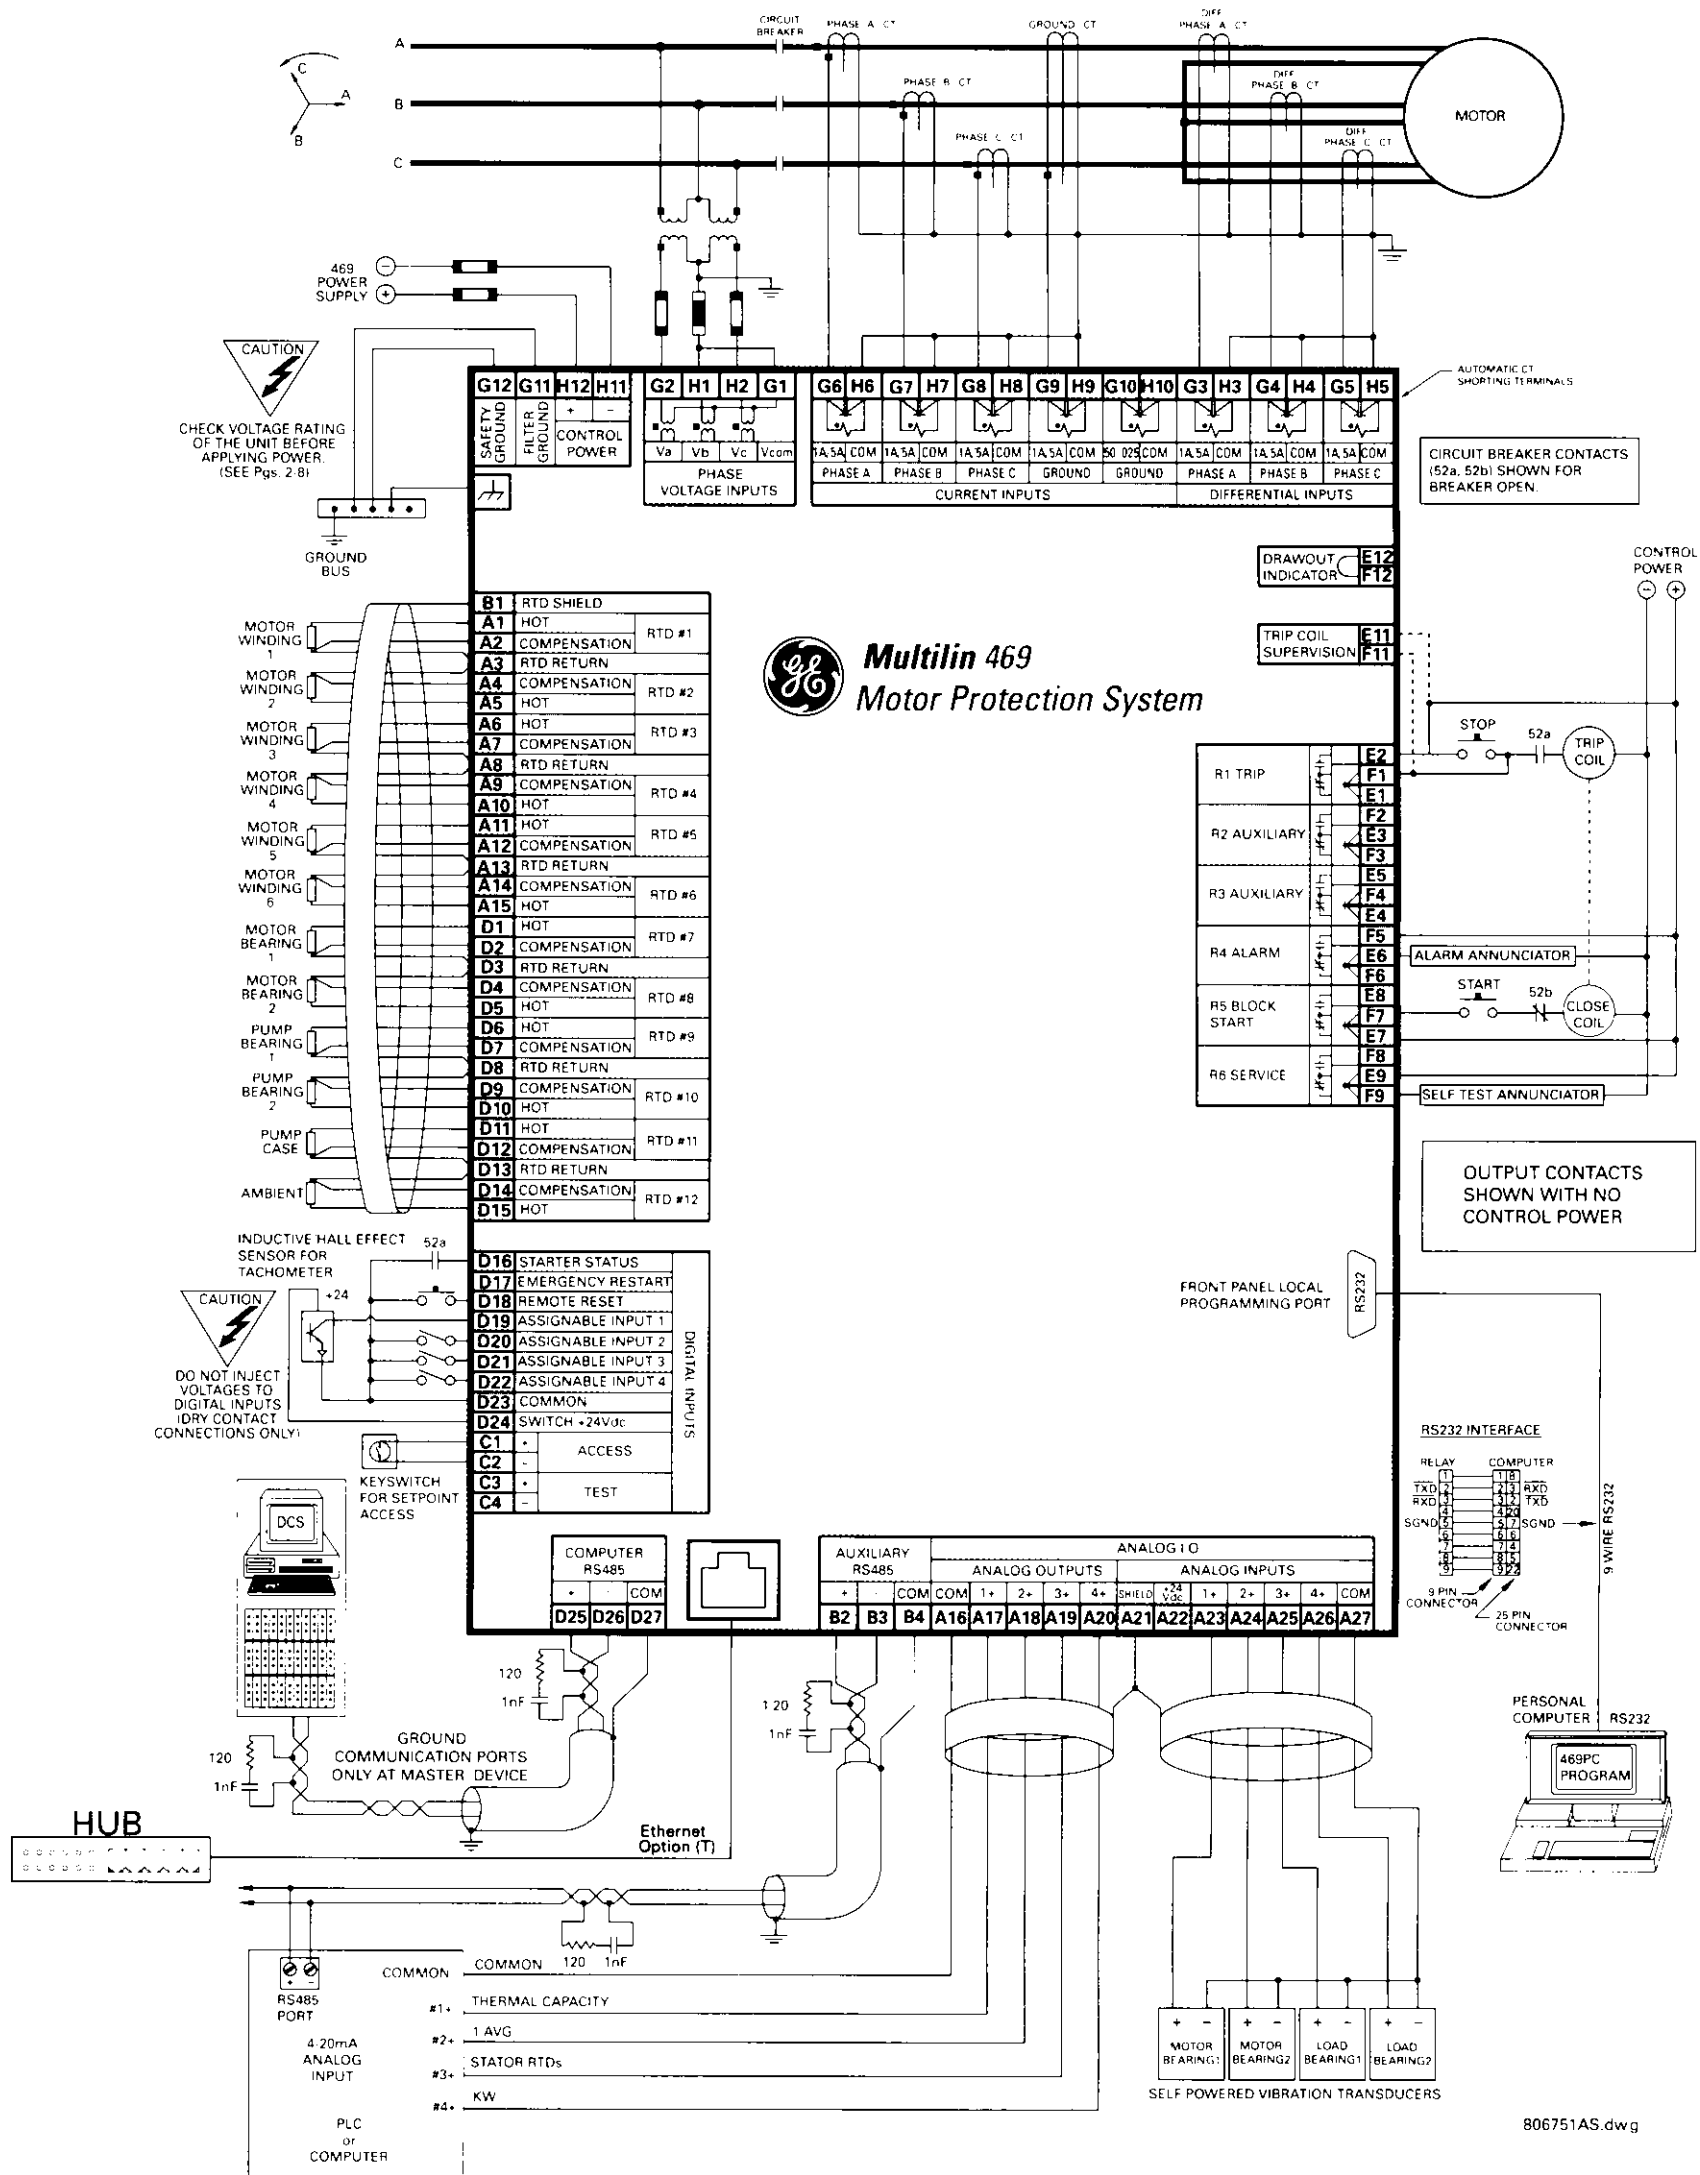

Typical Wiring

GE Multilin 469
Motor Protection System

806751AS.dwg